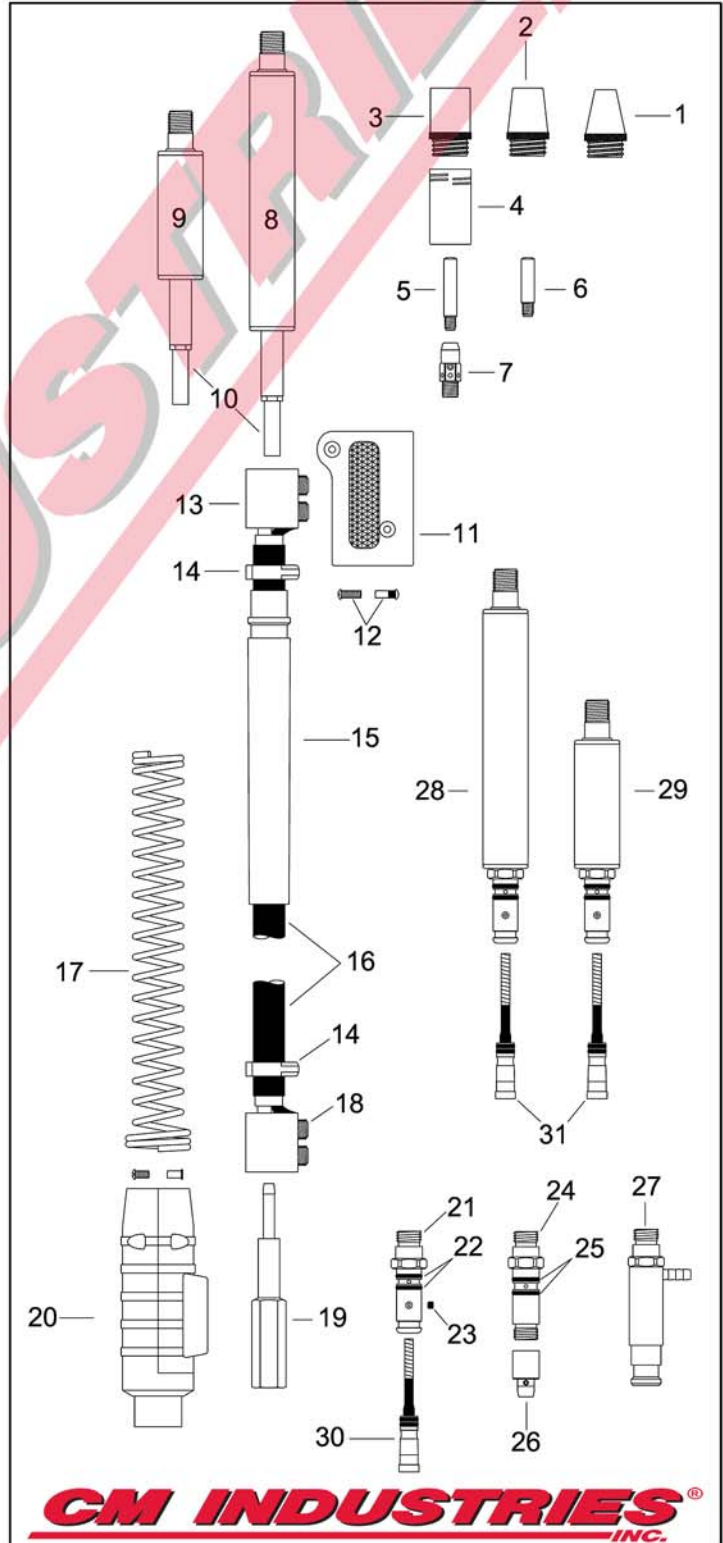

#	Part Number	Description
1.	C25CT-50-S	Nozzle, Coarse Thread, 1/2" I.D.
2.	C25CT-62-S	Nozzle, Coarse Thread, 5/8" I.D.
3.	C25CT-75-S	Nozzle, Coarse Thread, 3/4" I.D.
4.	C35CT	Nozzle Insulator, Std.
5.	C15H-35	Contact Tip, H.D., .035" 0.9mm
	C15H-40	Contact Tip, H.D., .040" 1.0mm
	C15H-45	Contact Tip, H.D., .045" 1.2mm
	C15H-52	Contact Tip, H.D., .052" 1.4mm
	C15H-116	Contact Tip, H.D., 1/16" 1.6mm
	C15H-564	Contact Tip, H.D., 5/64" 2.0mm
	C15H-332	Contact Tip, H.D., 3/32" 2.4mm
	C15H-764	Contact Tip, H.D., 7/64" 2.8mm
6.	C15HFC-45	Contact Tip, H.D., .045" 1.2mm
	C15HFC-52	Contact Tip, H.D., .052" 1.4mm
	C15HFC-116	Contact Tip, H.D., 1/16" 1.6mm
	C15HFC-564	Contact Tip, H.D., 5/64" 2.0mm
	C15HFC-332	Contact Tip, H.D., 3/32" 2.4mm
	C15HFC-764	Contact Tip, H.D., 7/64" 2.8mm
7.	C55SW	Gas Diffuser, .035"-1/16", Std.
	C55	Gas Diffuser, 5/64"
	C55H	Gas Diffuser, 3/32"-7/64"
8.	C65TAM-N	TWC500 AUTO Body w/ Nipple, Std.
9.	C65STAM-N	TWC500 AUTO Body w/ Nipple, Short
10.	C65N	Gas Hose Nipple
11.	C185	Connector Case w/ Screws
12.	C125FM	Binder Post & Screw
13.	C104	Cable Connector Block Assembly
14.	C134-16	Power Cable Clamp
15.	C235-12	Cable Support, Rubber 12"
16.	C500-04	Power Cable, 4'
	C500-06	Power Cable, 6'
	C500-08	Power Cable, 8'
	C500-10	Power Cable, 10'
17.	C350R-230-10S	Cable Support Spring
18.	C104	Cable Connector Block Assembly
19.	CM170-5H	Connector Plug Adaptor
20.	CR6RC	Round Connector Case
21.	C176S-H	Gun Plug, Tweco #5
22.	C225	O-Ring For #5
23.	C44C	Set Screw
24.	CEL176-MH	Gun Plug, Miller
25.	C224	O-Ring
26.	C175M-N	Conduit Nut, Miller
27.	CEL176-LH	Gun Plug, Lincoln
28.	C65TAM-175	TWC500 AUTO Body, Direct Mount
29.	C65STAM-175	TWC500 AUTO Short Body, Direct Mount
30.	C45-3545-15	Liner Assembly, 15', .035"-.045", Std.
	C45-116-15	Liner Assembly, 15', 1/16"
	C45-564-15	Liner Assembly, 15', 5/64"
	C45H-332-15	Liner Assembly, 15', 3/32"
	C45H-764-15	Liner Assembly, 15', 7/64"
31.	C45-3545-1	Liner Assembly, 1', .035"-.045"
	C45-116-1	Liner Assembly, 1', 1/16"
	C45-564-1	Liner Assembly, 1', 5/64"
	C45H-332-1	Liner Assembly, 1', 3/32"
	C45H-764-1	Liner Assembly, 1', 7/64"

CM INDUSTRIES
INC.